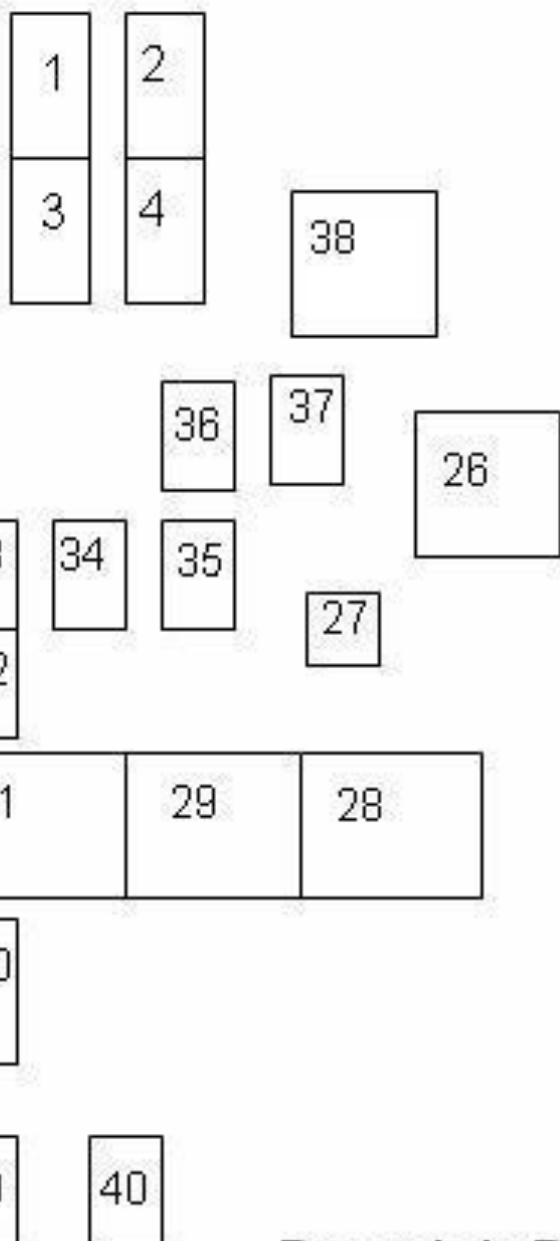

Benwick Baptist Cemetery

Grave Transcription

Copyright 2008 Adam Keppel-Garner. www.lilyholtroad.co.uk. Undertaken 24/01/2008

Benwick Baptist Cemetary
Rough Map 2008
 Copyright Adam Keppel-Garner 2008

- 1 - **Charles Richards**
d. 04/12/1959 aged 78
- 2 - **Florence Sarah Richards**
(w) Charles Richards d. 05/01/1955
aged 77
- 3 - **William Townsend**
d. 19/12/1936 aged 52
- 4 - **James D Townsend**
d. 03/02/1939 aged 53
Sarah Elizabeth
(w) above d. 12/01/1952 aged 65
- 5 - **Thomas Thacker**
d. 16/04/1857 aged 61
Sarah Thacker
(d) above d. 04/07/1876 aged 42
Mary
Relict of above d. 09/12/1882 aged 73
- 6 - **Jonath W Thacker**
d. 1856 aged 66 damaged grave unable
to read properly
- 7 - **Unknown**
Illegible Possibly a Joseph 8 - Unknown -
Illegible Broken
- 9 - **Unknown**
Illegible Possibly Thacker aged 73
- 10 - **Susannah Shepperson**
(w) below d. 15/05/1884 aged 72
Joseph Shepperson
d. 02/04/1893 aged 83
Emma
(d) above d. 14/04/1899 aged 56
- 11 - **Saul Thacker**
d. 24/05/1916 aged 75
Elizabeth
(w) above d. 26/05/1915 aged 74
- 12 - **Sarah Thacker**
d. 16/08/1897 aged 93
Johnathan
(h) above Dates unreadable
- 13 - **Annie Bedford**
(d) below d. 04/10/1906 aged 32
Emily K Bedford
d. 10/05/1924 aged 79
- George Bedford**
d. 19/06/1933 aged 92
- 14 - **Robert Youles**
d. 19/12/1911 aged 76
- 15 - **George Townsend**
d. 06/12/1913 aged 67
Mary Ann
(w) above d. 08/02/1933 aged 87
- 16 - **Alice Louisa Stokes**
28/07/1876 - 29/04/1877
- 17 - **Unreadable**
- 18 - **Charles Sutton**
d. 11/03/1930 aged 53
- 19 - **Fredrick Herbert Thacker**
d. 10/07/1951 aged 72
Louisa Thacker
(w) above d. 06/05/1963 aged 82
- 20 - **Samuel Richardson**
(s) Samuel and Naomi d. 21/04/1880
aged 11m
Drusilla Richardson
06/05/1881 aged 8 m 3 w
- 21 - **George Sutton**
d. 09/01/1948 aged 76
Mary Ann
(w) above d. 31/07/1961 aged 87
- 22 - **Thomas Thacker**
d. 11/02/1947 aged 74
Martha Thacker
(w) above d. 24/07/1960 aged 87
- 23 - **Benjamin Savage**
d. 27/06/1912 aged 88
Mary Savage
(w) above d. 08/03/1914 aged 80
- 24 - **William Frost**
d. 09/05/1894 aged 72
Betsey Frost
d. 17/06/1891 aged 66
- 25 - **Stone gone**
- 26 - **John Hyde**
d. 04/01/1924 aged 70