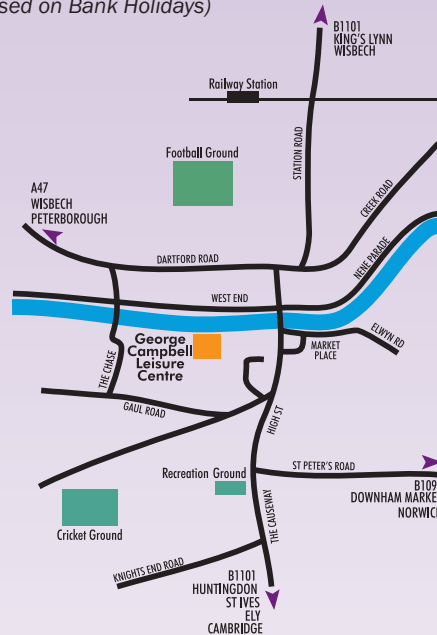

Monday and Wednesday	7.00am – 9.30pm
Tuesday and Thursday	6.30am – 9.30pm
Friday	7.00am – 9.00pm
Saturday and Sunday	8.00am – 5.00pm

(Closed on Bank Holidays)

Fenland District Council

George Campbell Leisure Centre
City Road, March, Cambridgeshire PE15 9LT

Tel: 01354 622399 (add 18001 to access BT Typetalk)
Email: gcampbell@fenland.gov.uk
Web: www.fenland.gov.uk

INVESTOR IN PEOPLE